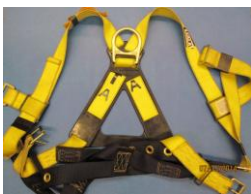

- Model No: 8798B/6FTGNC
- Length: 6 feet

#15 MILLER Back Biter Lanyard with Sofstop

- Model No: 8798B/6FTGNC
- Length: 6 feet

#16 MILLER Back Biter Lanyard with Sofstop

- Model No: 913/6FTGNC
- Length: 6 feet

#17 SALA Full Body Harness

- Model No: 1101251

#18 MILLER Full Body Harness

- Model No: E552/UGN

STORES

FALL PROTECTION EQUIPMENT INVENTORY

#19 MSA Harness

- Serial No: Q106513
- Model No: 10072479