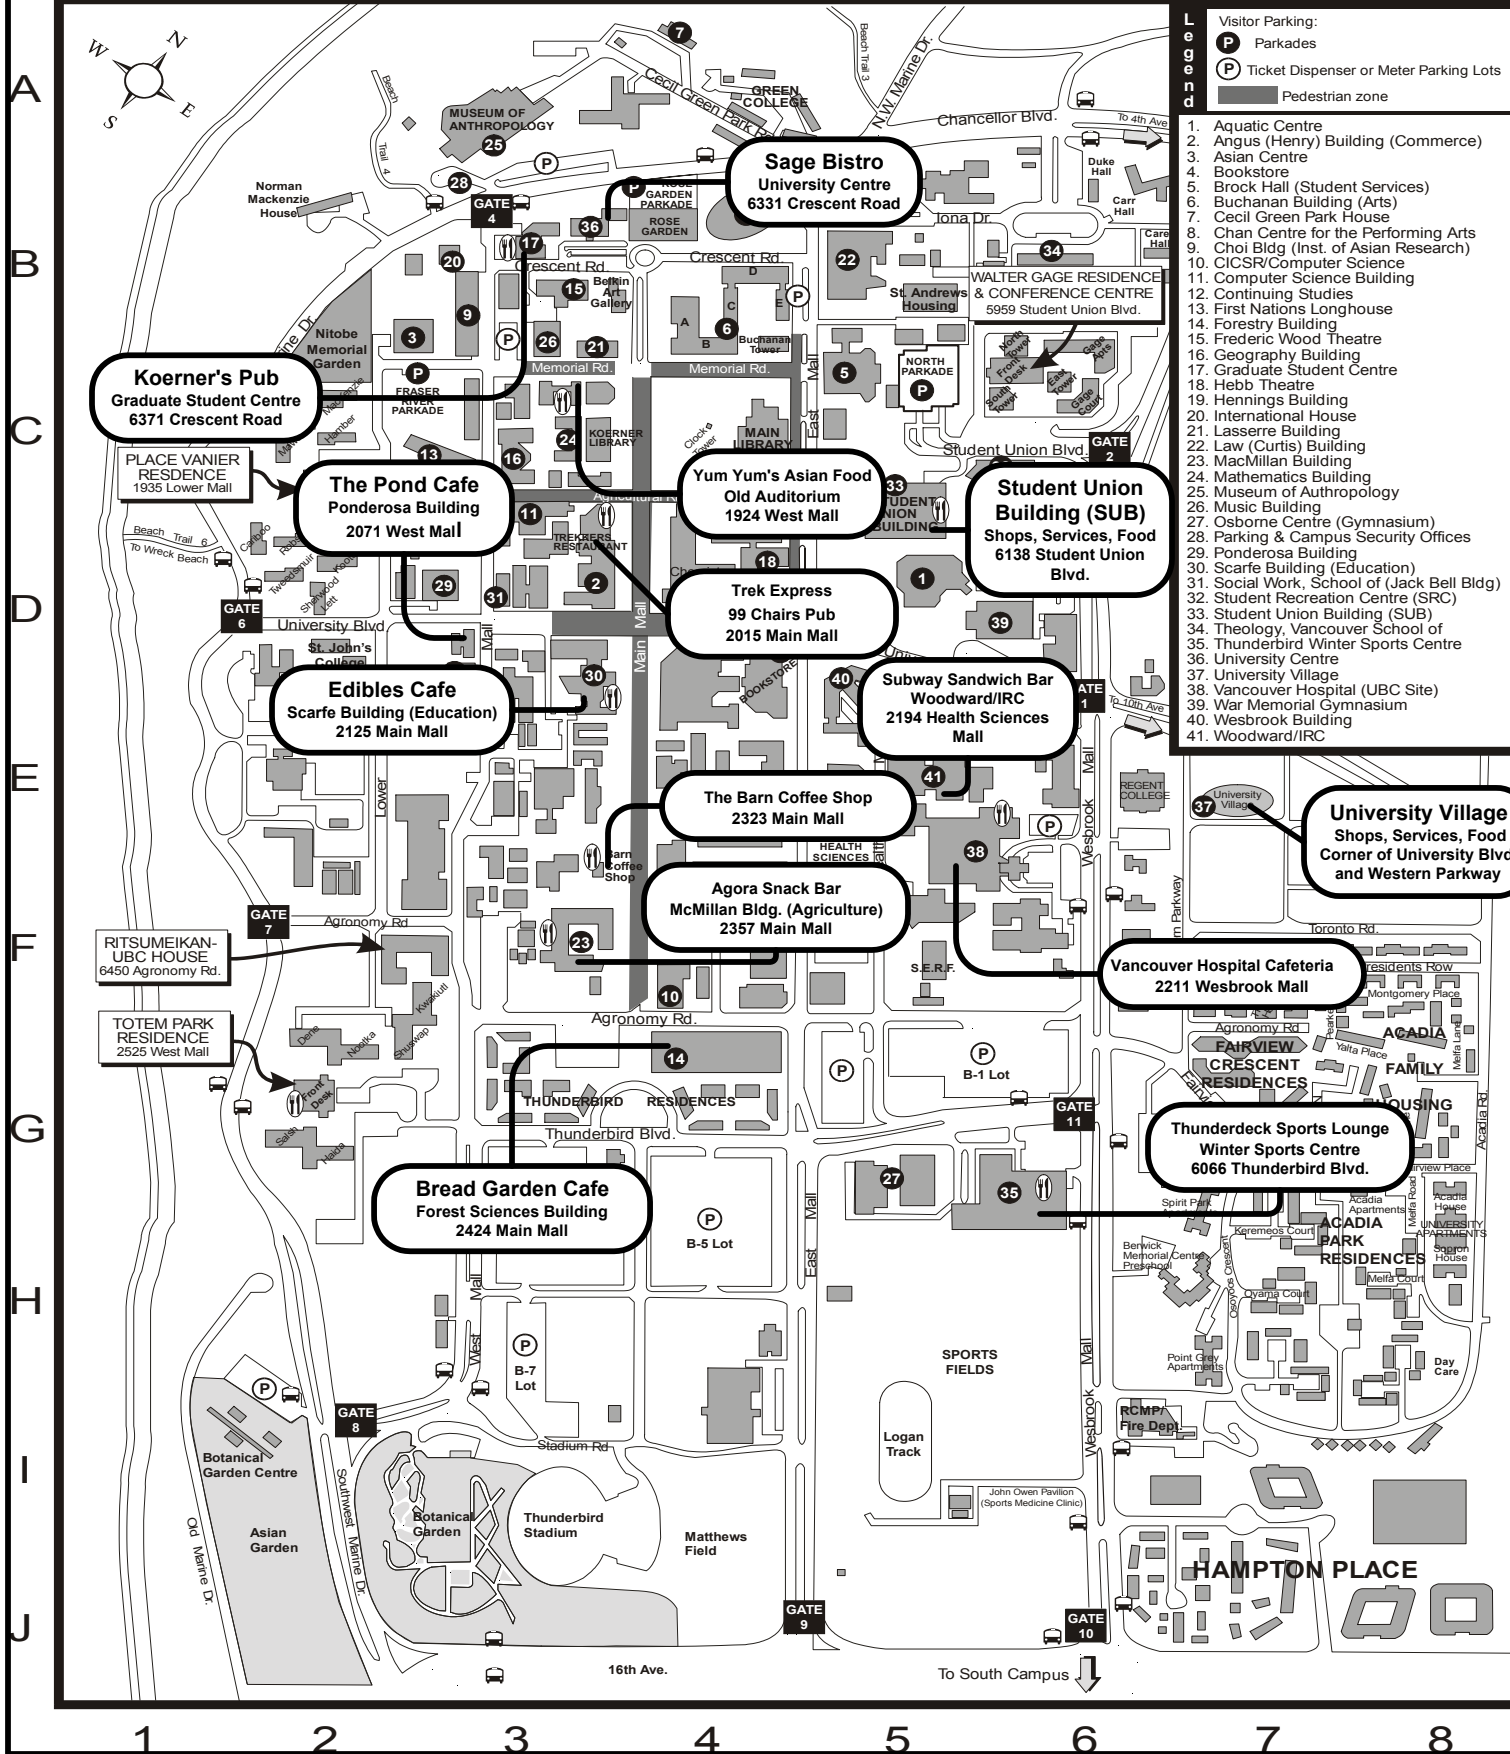

UBC CAMPUS FOOD OUTLETS

THE UNIVERSITY OF BRITISH COLUMBIA

CAMPUS MAP

- Legend**
- Visitor Parking:
 - P** Parkades
 - P** Ticket Dispenser or Meter Parking Lots
 - Pedestrian zone

1. Aquatic Centre
2. Angus (Henry) Building (Commerce)
3. Asian Centre
4. Bookstore
5. Brock Hall (Student Services)
6. Buchanan Building (Arts)
7. Cecil Green Park House
8. Chan Centre for the Performing Arts
9. Choi Bldg (Inst. of Asian Research)
10. CICS/Computer Science
11. Computer Science Building
12. Continuing Studies
13. First Nations Longhouse
14. Forestry Building
15. Frederic Wood Theatre
16. Geography Building
17. Graduate Student Centre
18. Hebb Theatre
19. Hennings Building
20. International House
21. Lasserre Building
22. Law (Curtis) Building
23. MacMillan Building
24. Mathematics Building
25. Museum of Anthropology
26. Music Building
27. Osborne Centre (Gymnasium)
28. Parking & Campus Security Offices
29. Ponderosa Building
30. Scarfe Building (Education)
31. Social Work, School of (Jack Bell Bldg)
32. Student Recreation Centre (SRC)
33. Student Union Building (SUB)
34. Theology, Vancouver School of
35. Thunderbird Winter Sports Centre
36. University Centre
37. University Village
38. Vancouver Hospital (UBC Site)
39. War Memorial Gymnasium
40. Wesbrook Building
41. Woodward/IRC

University Village
Shops, Services, Food
Corner of University Blvd.
and Western Parkway

Vancouver Hospital Cafeteria
2211 Wesbrook Mall

Thunderdeck Sports Lounge
Winter Sports Centre
6066 Thunderbird Blvd.

Bread Garden Cafe
Forest Sciences Building
2424 Main Mall

Agora Snack Bar
McMillan Bldg. (Agriculture)
2357 Main Mall

The Barn Coffee Shop
2323 Main Mall

Subway Sandwich Bar
Woodward/IRC
2194 Health Sciences
Mall

Trek Express
99 Chairs Pub
2015 Main Mall

Yum Yum's Asian Food
Old Auditorium
1924 West Mall

Student Union Building (SUB)
Shops, Services, Food
6138 Student Union
Blvd.

The Pond Cafe
Ponderosa Building
2071 West Mall